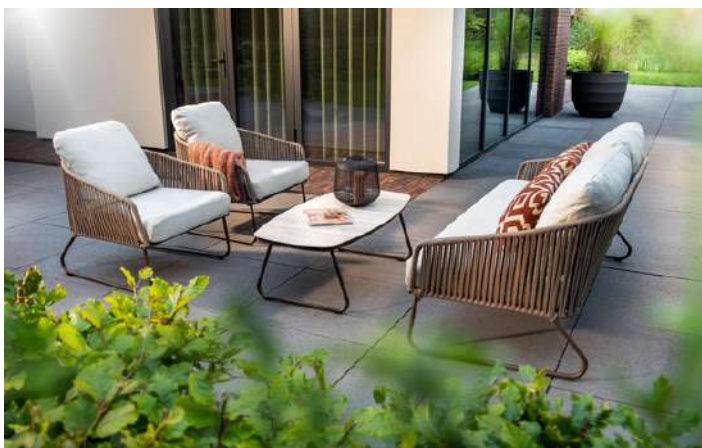

Calera chair alu bronzebelt toffeewool white
Calera sofa alu bronzebelt toffeewool white