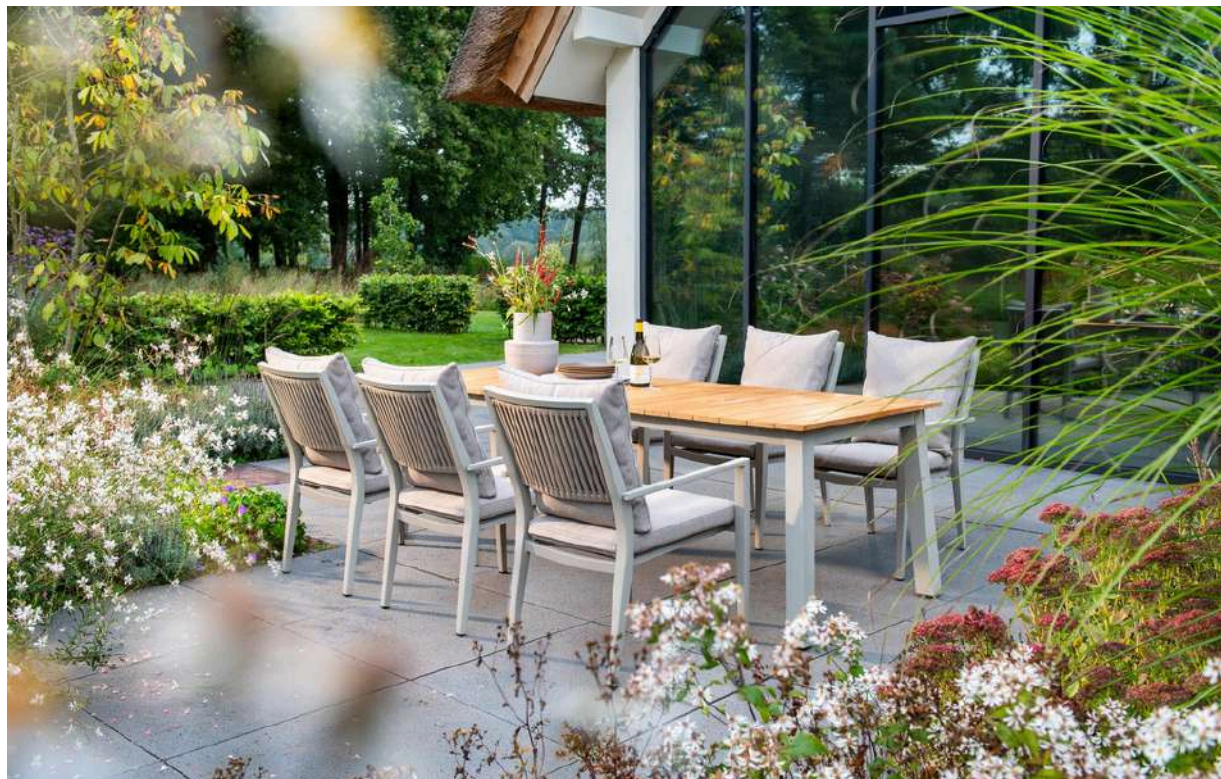

Marinha

Marinha alu salix belt salix flax beige
Muro rectangulare alu salix teak

Productinformatie Marinha

Y1356-C23/420AW	Marinha dining chair alu bronze/ belt toffee/wool white	€ 399,-
Y1356-C25/423AW	Marinha dining chair alu salix/ belt salix/flax beige	€ 399,-
Y1356-C24/420AW	Marinha dining chair alu black/belt black/wool white	€ 399,-
	Marinha set;6* Marinha dining +1*table Calma 270*110	€ 4.393,-