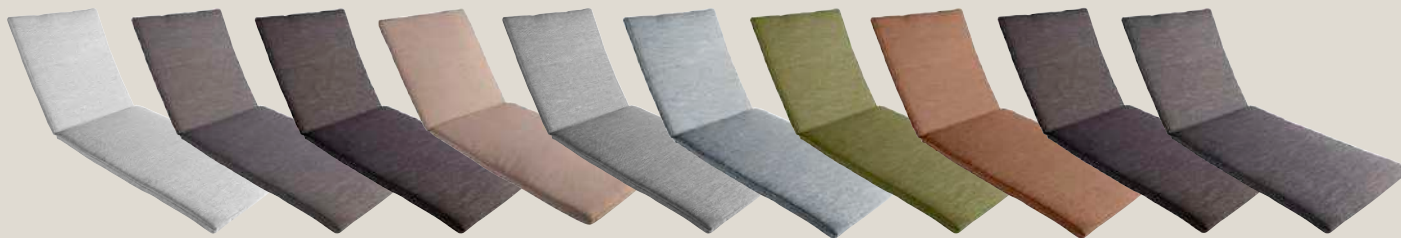

### MIZU stackable lounger with wheels

Size w 200 x d 70 x h 35 cm

Item number Y1147

Price 499,-

Colour options  frame white/grey textilene (12)  
 frame dark grey/carbon textilene (19)  
 frame black/black textilene (71)

### ISHI stackable lounger with wheels

Size w 195 x d 78 x h 32,5 cm

Item number Y1187

Price 549,-

Colour options  frame alu black/rope black (C14)  
 frame alu black/rope dark grey (C15)  
 frame alu black/rope natural (C16)  
 frame alu white/rope light grey (C18)  
 frame alu dark grey/rope green (C19)  
 frame alu salix/rope salix (C22)