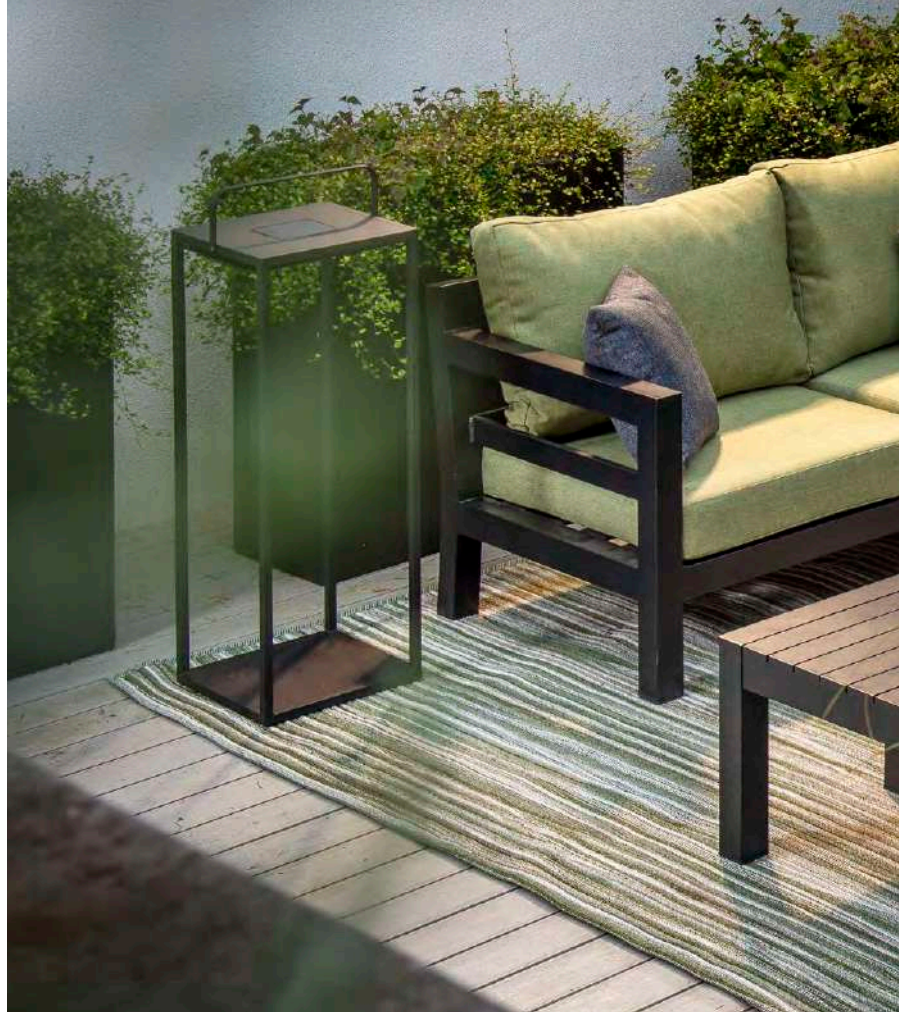

MIDORI low dining table

Size w 148 x d 90 x h 68 cm

Item number Y1286

Price 600,-

Colour option ● frame alu dark grey (19)