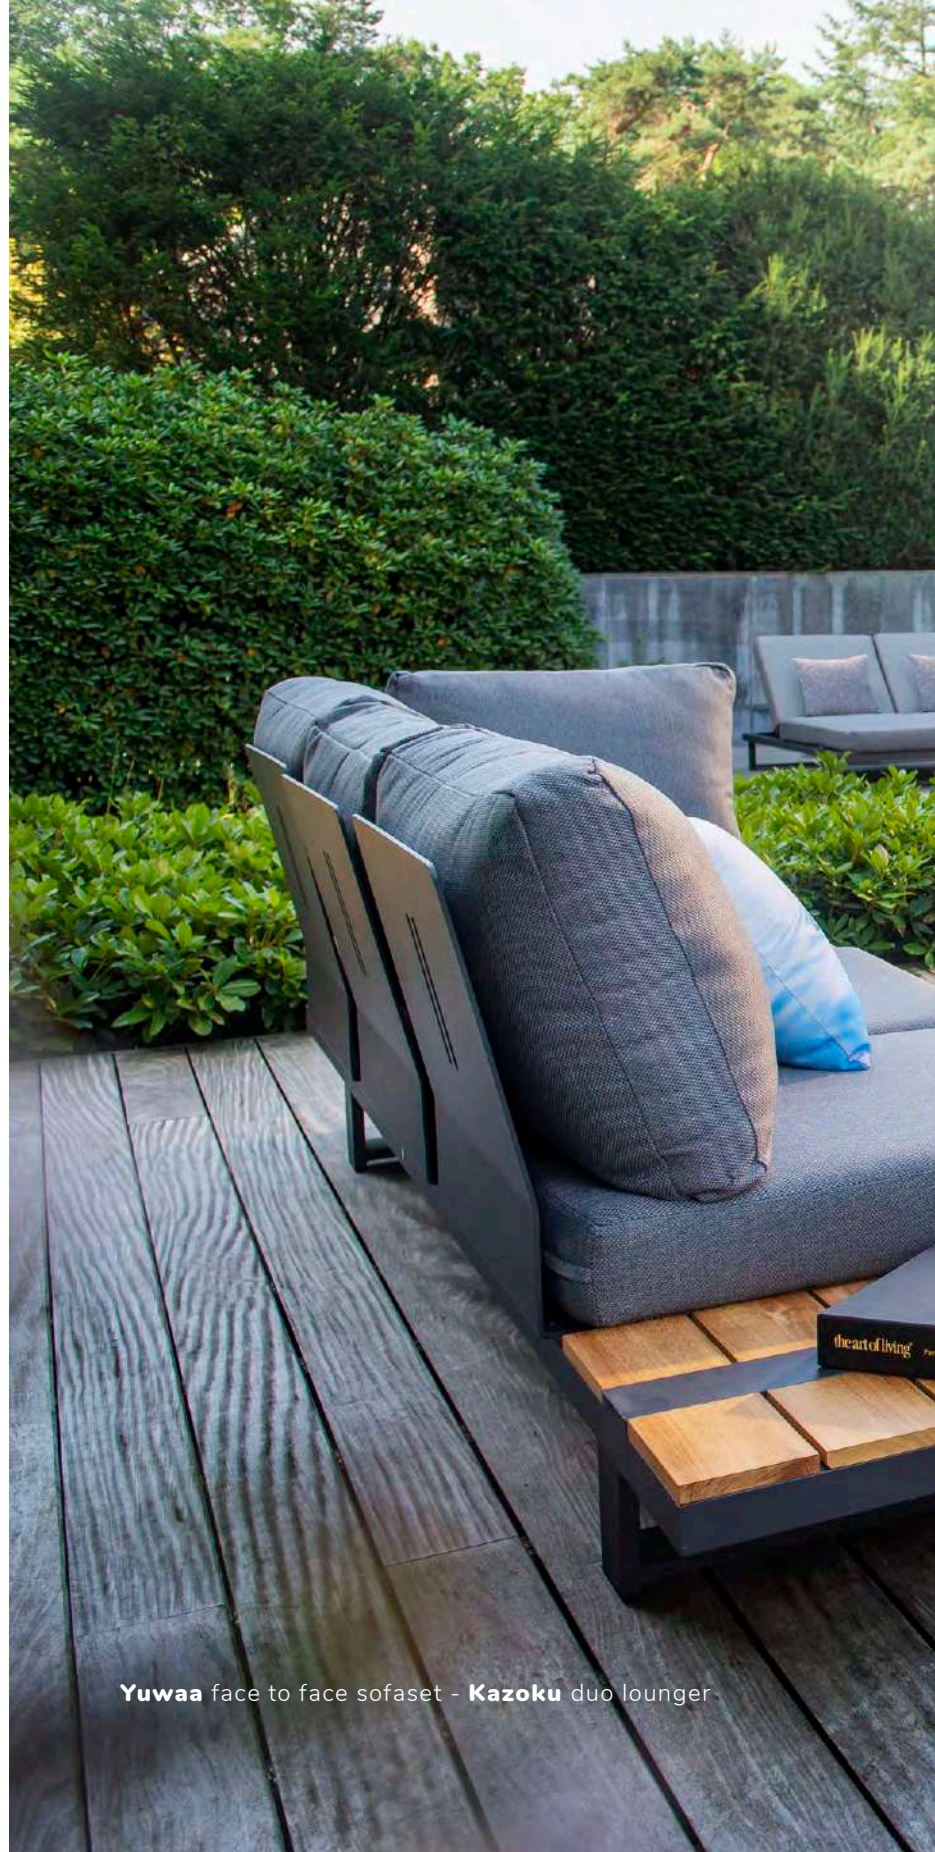

Yuwaa face to face sofaset - Kazoku duo lounger