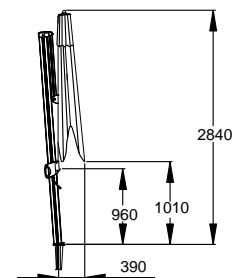

VINCE ON GROUND ANCHOR 3549