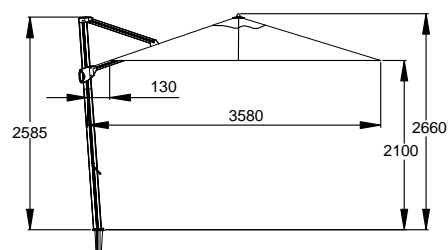

VINCE ON GROUND ANCHOR 3549