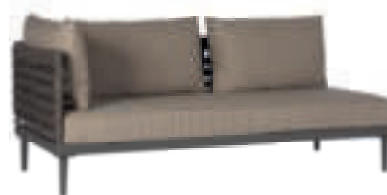

#### KUSSENS

solution-dyed acrylic / all weather

smoke

Colour combination

Rope:  
graphite  
-81

Frame:  
anthracite  
-14

M4208

3.499,-  
incl. cushions