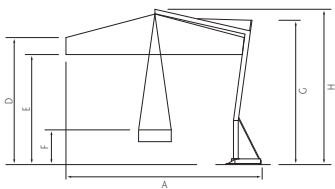

DUO WITH ALUMINIUM BASE