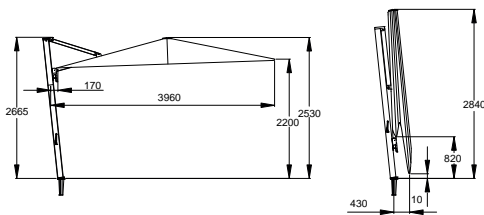

**PORTO WITH CONCRETE BASE ON WHEELS**

**PORTO ON GROUND ANCHOR**

Porto parasol

Ischia parasol

Colours

	aluminium: white		Sunbrella®: white -912
	Batylane: white -671		

**ISCHIA**

Dimensions