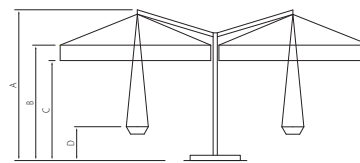

QUATTRO WITH ALUMINIUM BASE