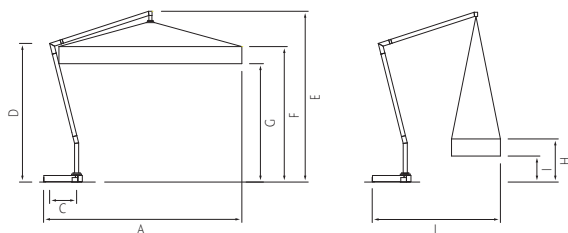

ISCHIA WITH CROSS BASE