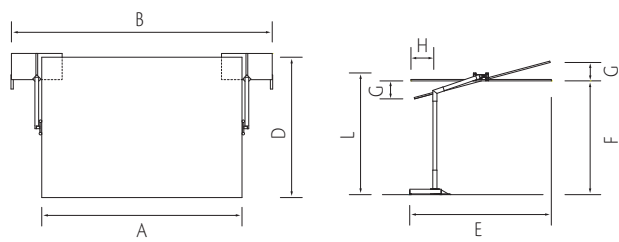

FLEXY WITH ALUMINIUM BASE

FLEXY ON GROUND ANCHOR WITH EXTENSION PART

**DIMENSIONS (CM) FLEXY**

	A	B	C	D	E	F	G	H	I	L
300 x 488	488	617	521	300	303	243	35	51	249	243

Quattro parasol

**DUO**

Dimensions

Colours