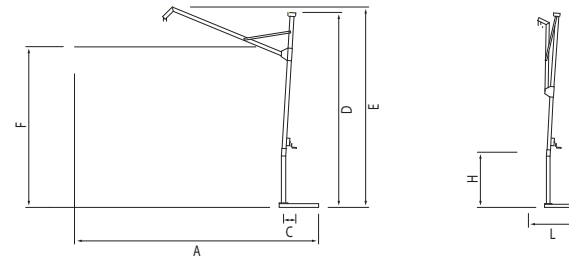

RODI WITH ALUMINIUM BASE