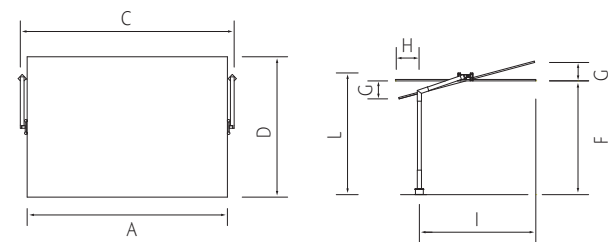

FLEXY WITH ALUMINIUM BASE

FLEXY ON GROUND ANCHOR WITH EXTENSION PART

**DIMENSIONS (CM) FLEXY**

	A	B	C	D	E	F	G	H	I	L
300 x 488	488	617	521	300	303	243	35	51	249	243

Quattro parasol

**DUO**

Dimensions

Colours