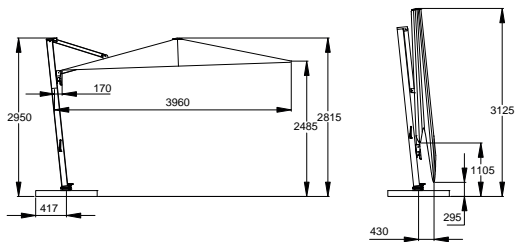

**PORTO WITH CONCRETE BASE ON WHEELS**

**PORTO ON GROUND ANCHOR**

Porto parasol

Ischia parasol

Colours

	aluminium: white		Sunbrella®: white -912
	Batylane: white -671		

**ISCHIA**

Dimensions