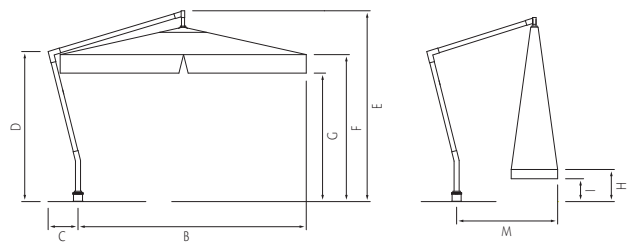

CAPRI ON GROUND ANCHOR WITH EXTENSION PART

DIMENSIONS (CM) CAPRI	A	B	C	D	E	F	G	H	I	L	M
diameter ø 400	440	386	47	241	310	235	205	50	20	220	166
350 x 350	357	276	47	241	310	235	205	50	20	220	166
300 x 400	340	286	47	241	310	235	205	50	20	220	166
400 x 300	446	386	47	241	310	235	205	50	20	220	166