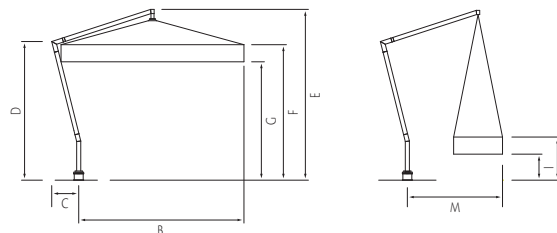

ISCHIA ON GROUND ANCHOR WITH EXTENSION PART

DIMENSIONS (CM) ISCHIA	A	B	C	D	E	F	G	H	I	L	M
diameter ø 340	358	304	33,5	236	278	237	210	67	39	200	146
280 x 280	330	276	33,5	236	274	237	210	67	39	200	146