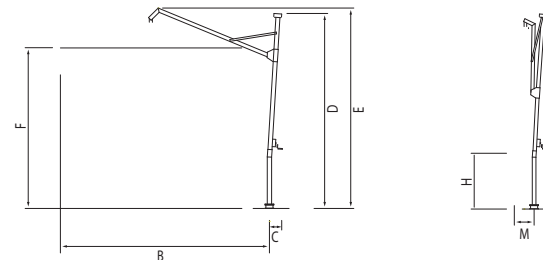

RODI ON GROUND ANCHOR WITH EXTENSION PART

DIMENSIONS (CM) RODI	A	B	C	D	E	F	H	L	M
diameter ø 400	464	410	11	327	333	258	83	94	44
350 x 350	420	366	11	313	335	235	80	94	44
300 x 400	393	339	11	313	335	246	51	94	44
400 x 300	460	400	11	327	333	254	83	94	44