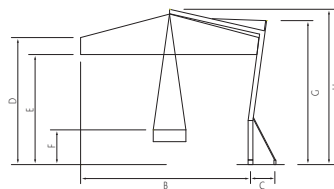

DUO ON GROUND ANCHOR WITH EXTENSION PART