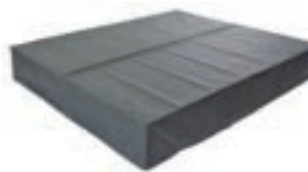

**PROTECTION COVERS
COIMBRA**

Coimbra lounge chair	429,-	3775
Coimbra sofa	679,-	3776
Coimbra ottoman	249,-	3777

**PROTECTION COVERS
VITORIA**

Vitoria double lounger	679,-	3771
Vitoria lounger	479,-	3783

Colour