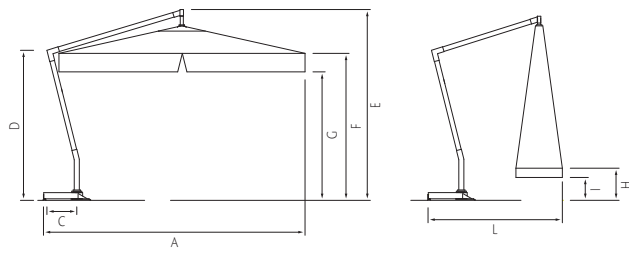

CAPRI WITH ALUMINIUM BASE